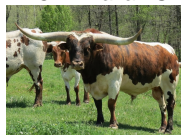

# Honey Boo Boo

**Date of Birth:** 05/02/2022  
**Registration 1:** CI340162  
**Breeder:** Hoosier Longhorns  
**Owner:** Shiloh Longhorns

Courtesy of Pokey Jo

PH# 2/9...RFID# 840 003 215 326 912...RV3

TTT: 53.5000 on 01/08/2024

Honey Boo Boo

HH Never Forget

Ritzy American Honey

CHEROKEE aka TSA-LA-GI

RM AWESOME PAT 569

DELTA LUCKY ACE

T Bar W Ritzy Lady

COWBOY TUFF CHEX