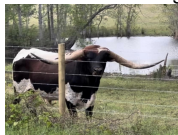

HH Never Forget