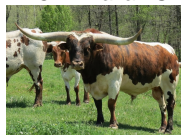

Honey Boo Boo

Date of Birth: 05/02/2022
Registration 1: CI340162
Breeder: Hoosier Longhorns
Owner: Shiloh Longhorns

Courtesy of Shiloh Longhorns

PH# 2/9...RFID# 840 003 215 326 912...RV3

TTT: 53.5000 on 01/08/2024

Honey Boo Boo

HH Never Forget

Ritzy American Honey

CHEROKEE aka TSA-LA-GI

RM AWESOME PAT 569

DELTA LUCKY ACE

T Bar W Ritzy Lady

COWBOY TUFF CHEX